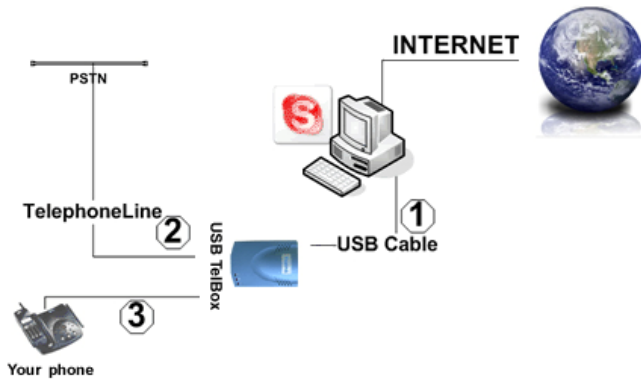

## Skype™ Phone Adapter – B2K

The Skype Phone Adapter B2K provides you the option to use your current phone system while adding Skype services. This adapter unit allows you to make and receive regular PSTN phone calls, as well as Skype Internet communications on your existing phone.

By using the B2K adapter you can route incoming Internet phone calls to your existing home phone. Your home phone will ring for all incoming regular PSTN and Skype calls.

You can also use your regular phone to dial, make a call, and hang up an Internet phone call. By pressing the \* key on the phone you can switch between PSTN and Internet phone calls easily.

You can even unwire your Skype calls by using a standard cordless phone.

### Features

- Unlimited long distance calling in North America with a SkypeOut plan
- Allows to place and receive both VoIP calls and regular PSTN calls on your existing phone
- Phone rings for all incoming VoIP and PSTN calls
- VoIP or PSTN calls selected by phone key (\*)
- Excellent sound quality. Better than regular long-distance phone lines.
- Quick and easy setup, connects to any phone jack using regular phone cord and your computer using USB cable